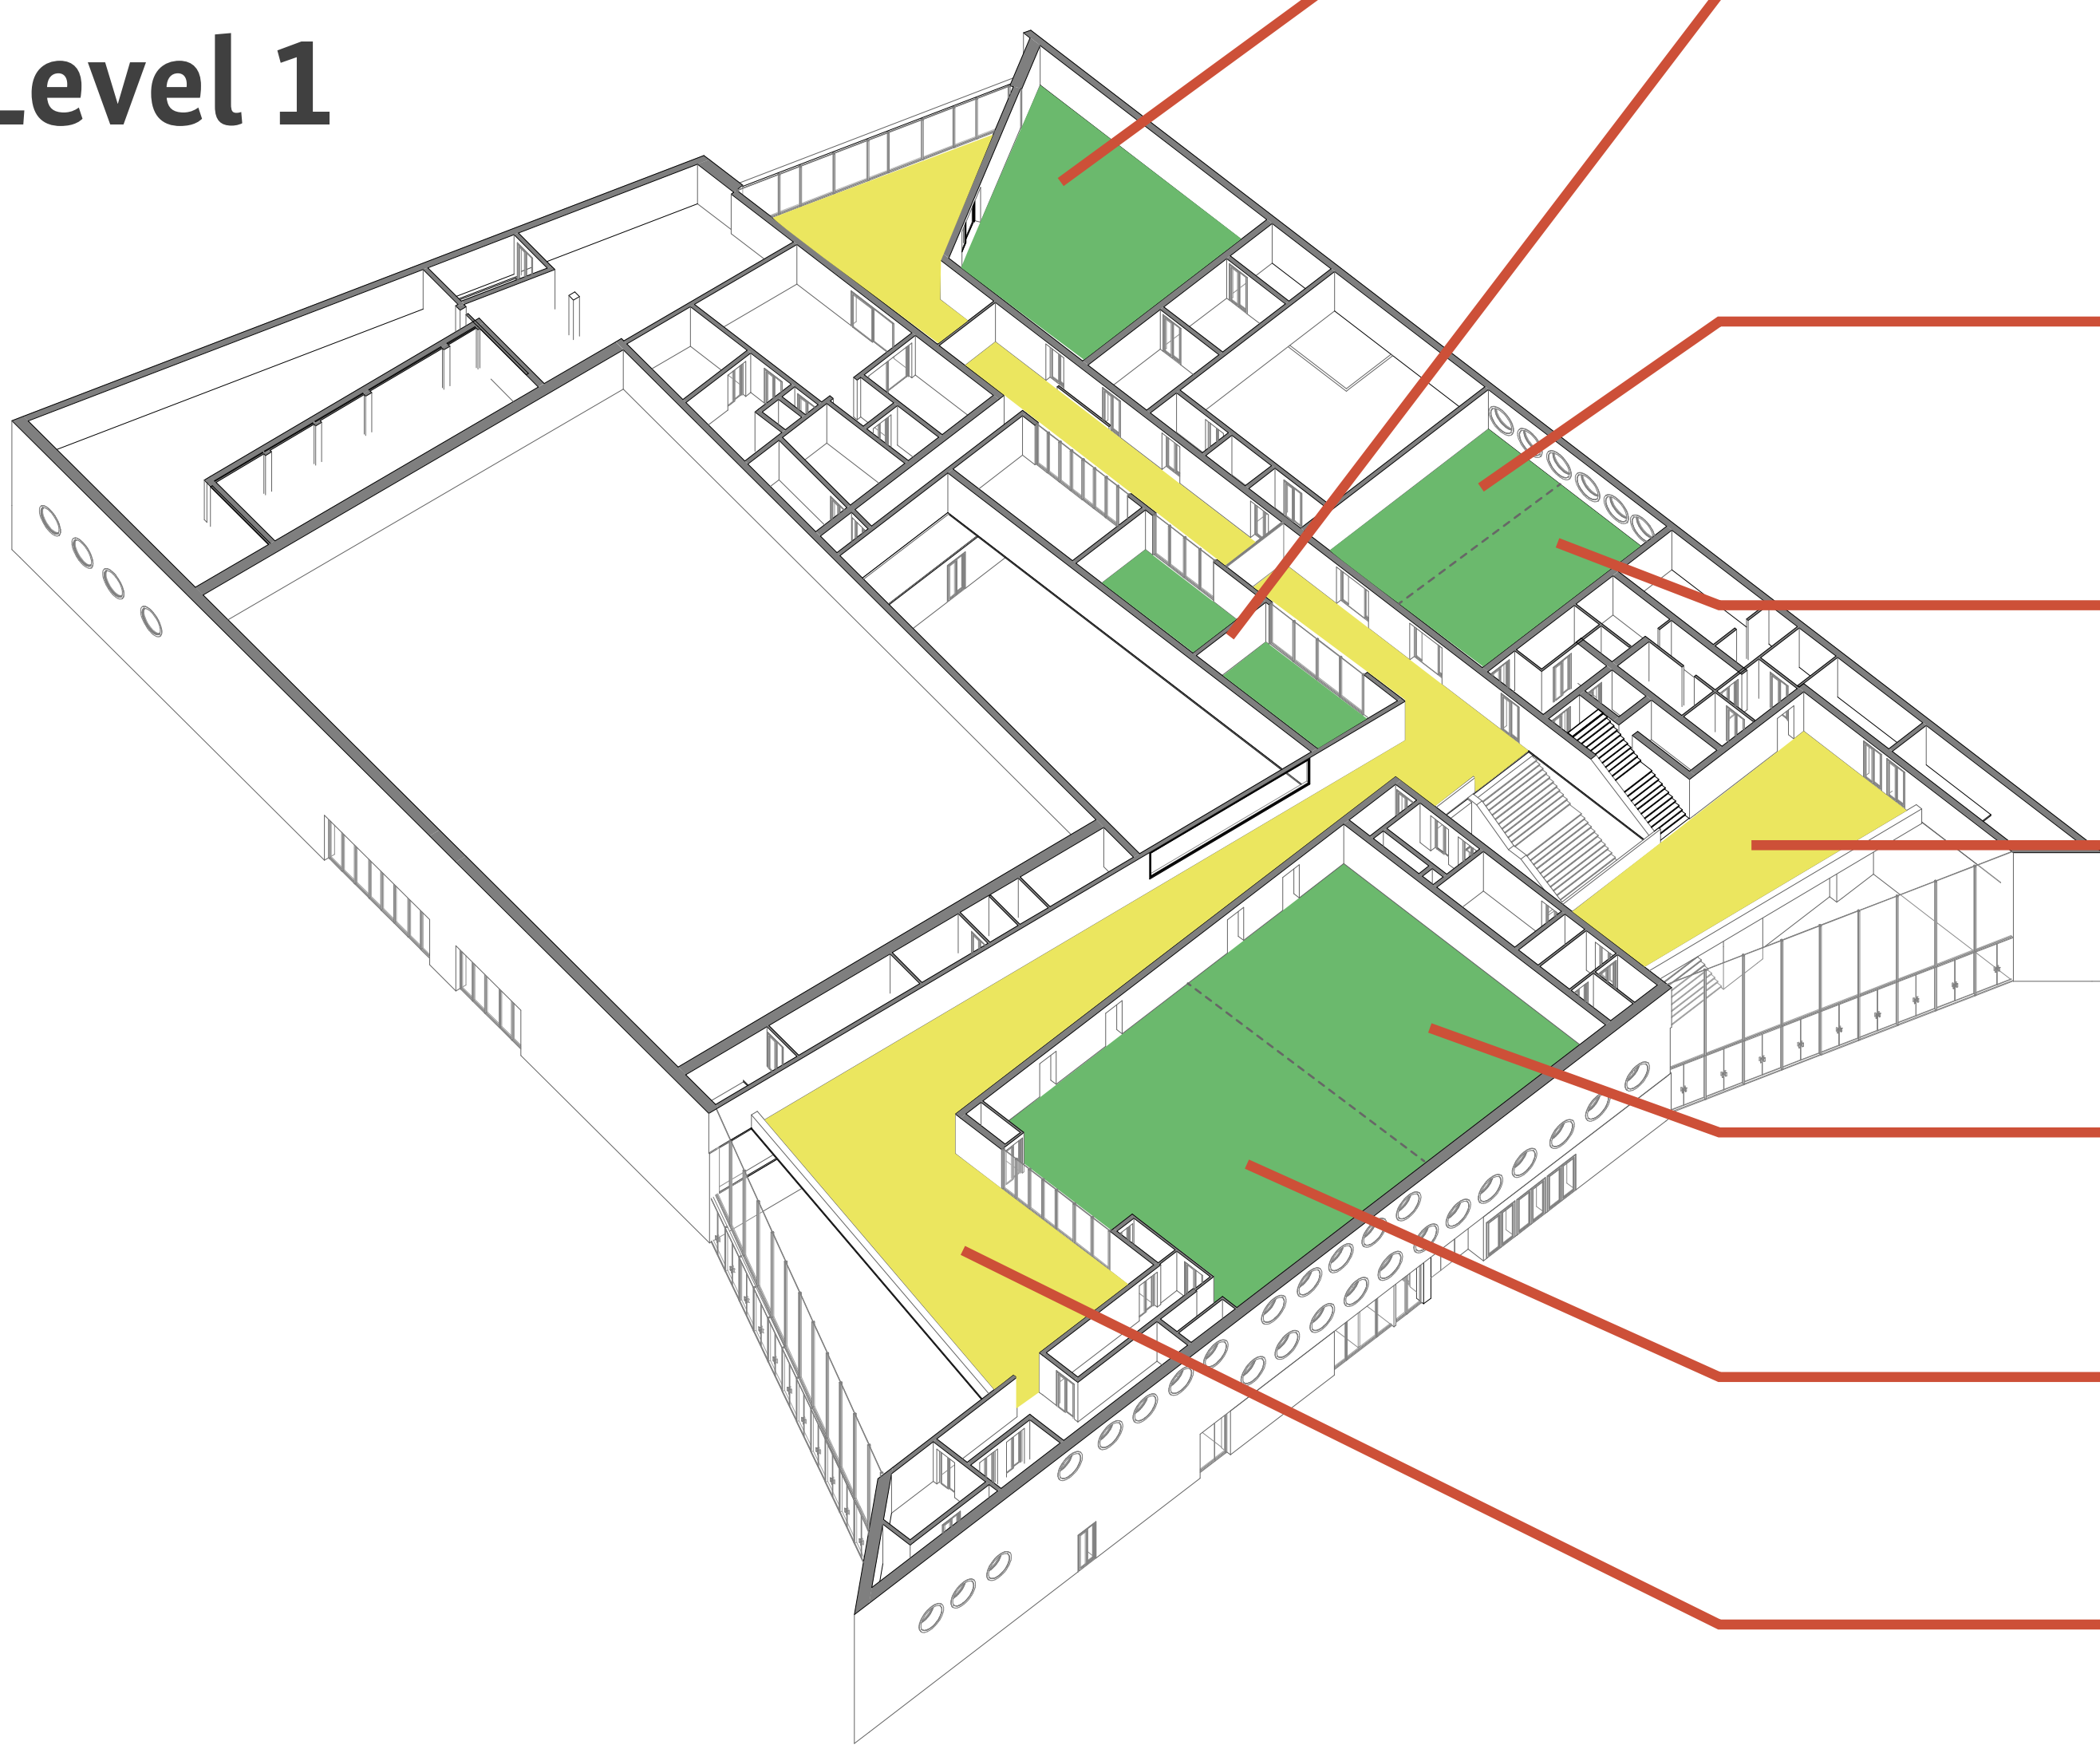

Heidelberg Congress Center (HCC)

- Side events
- Breakout areas

Level 2

Sky Forum

07 VI

Forum 4

04 10 V

Forum 2

05 13 II

Forum 3 A/B

02 12 I

Forum 1 B

03 09 I

Forum 1 A

Foyer 1

06 08 VII

Hall 2 A

01 11 VII

Hall 2 B

Foyer Hall 2

Level 1

Level 0

Congress programme

Hall 1

Foyer Hall 1

Marketplace

I III V

Entrance West

Shuttles

Check-in

IV Exit/Walk

Main entrance