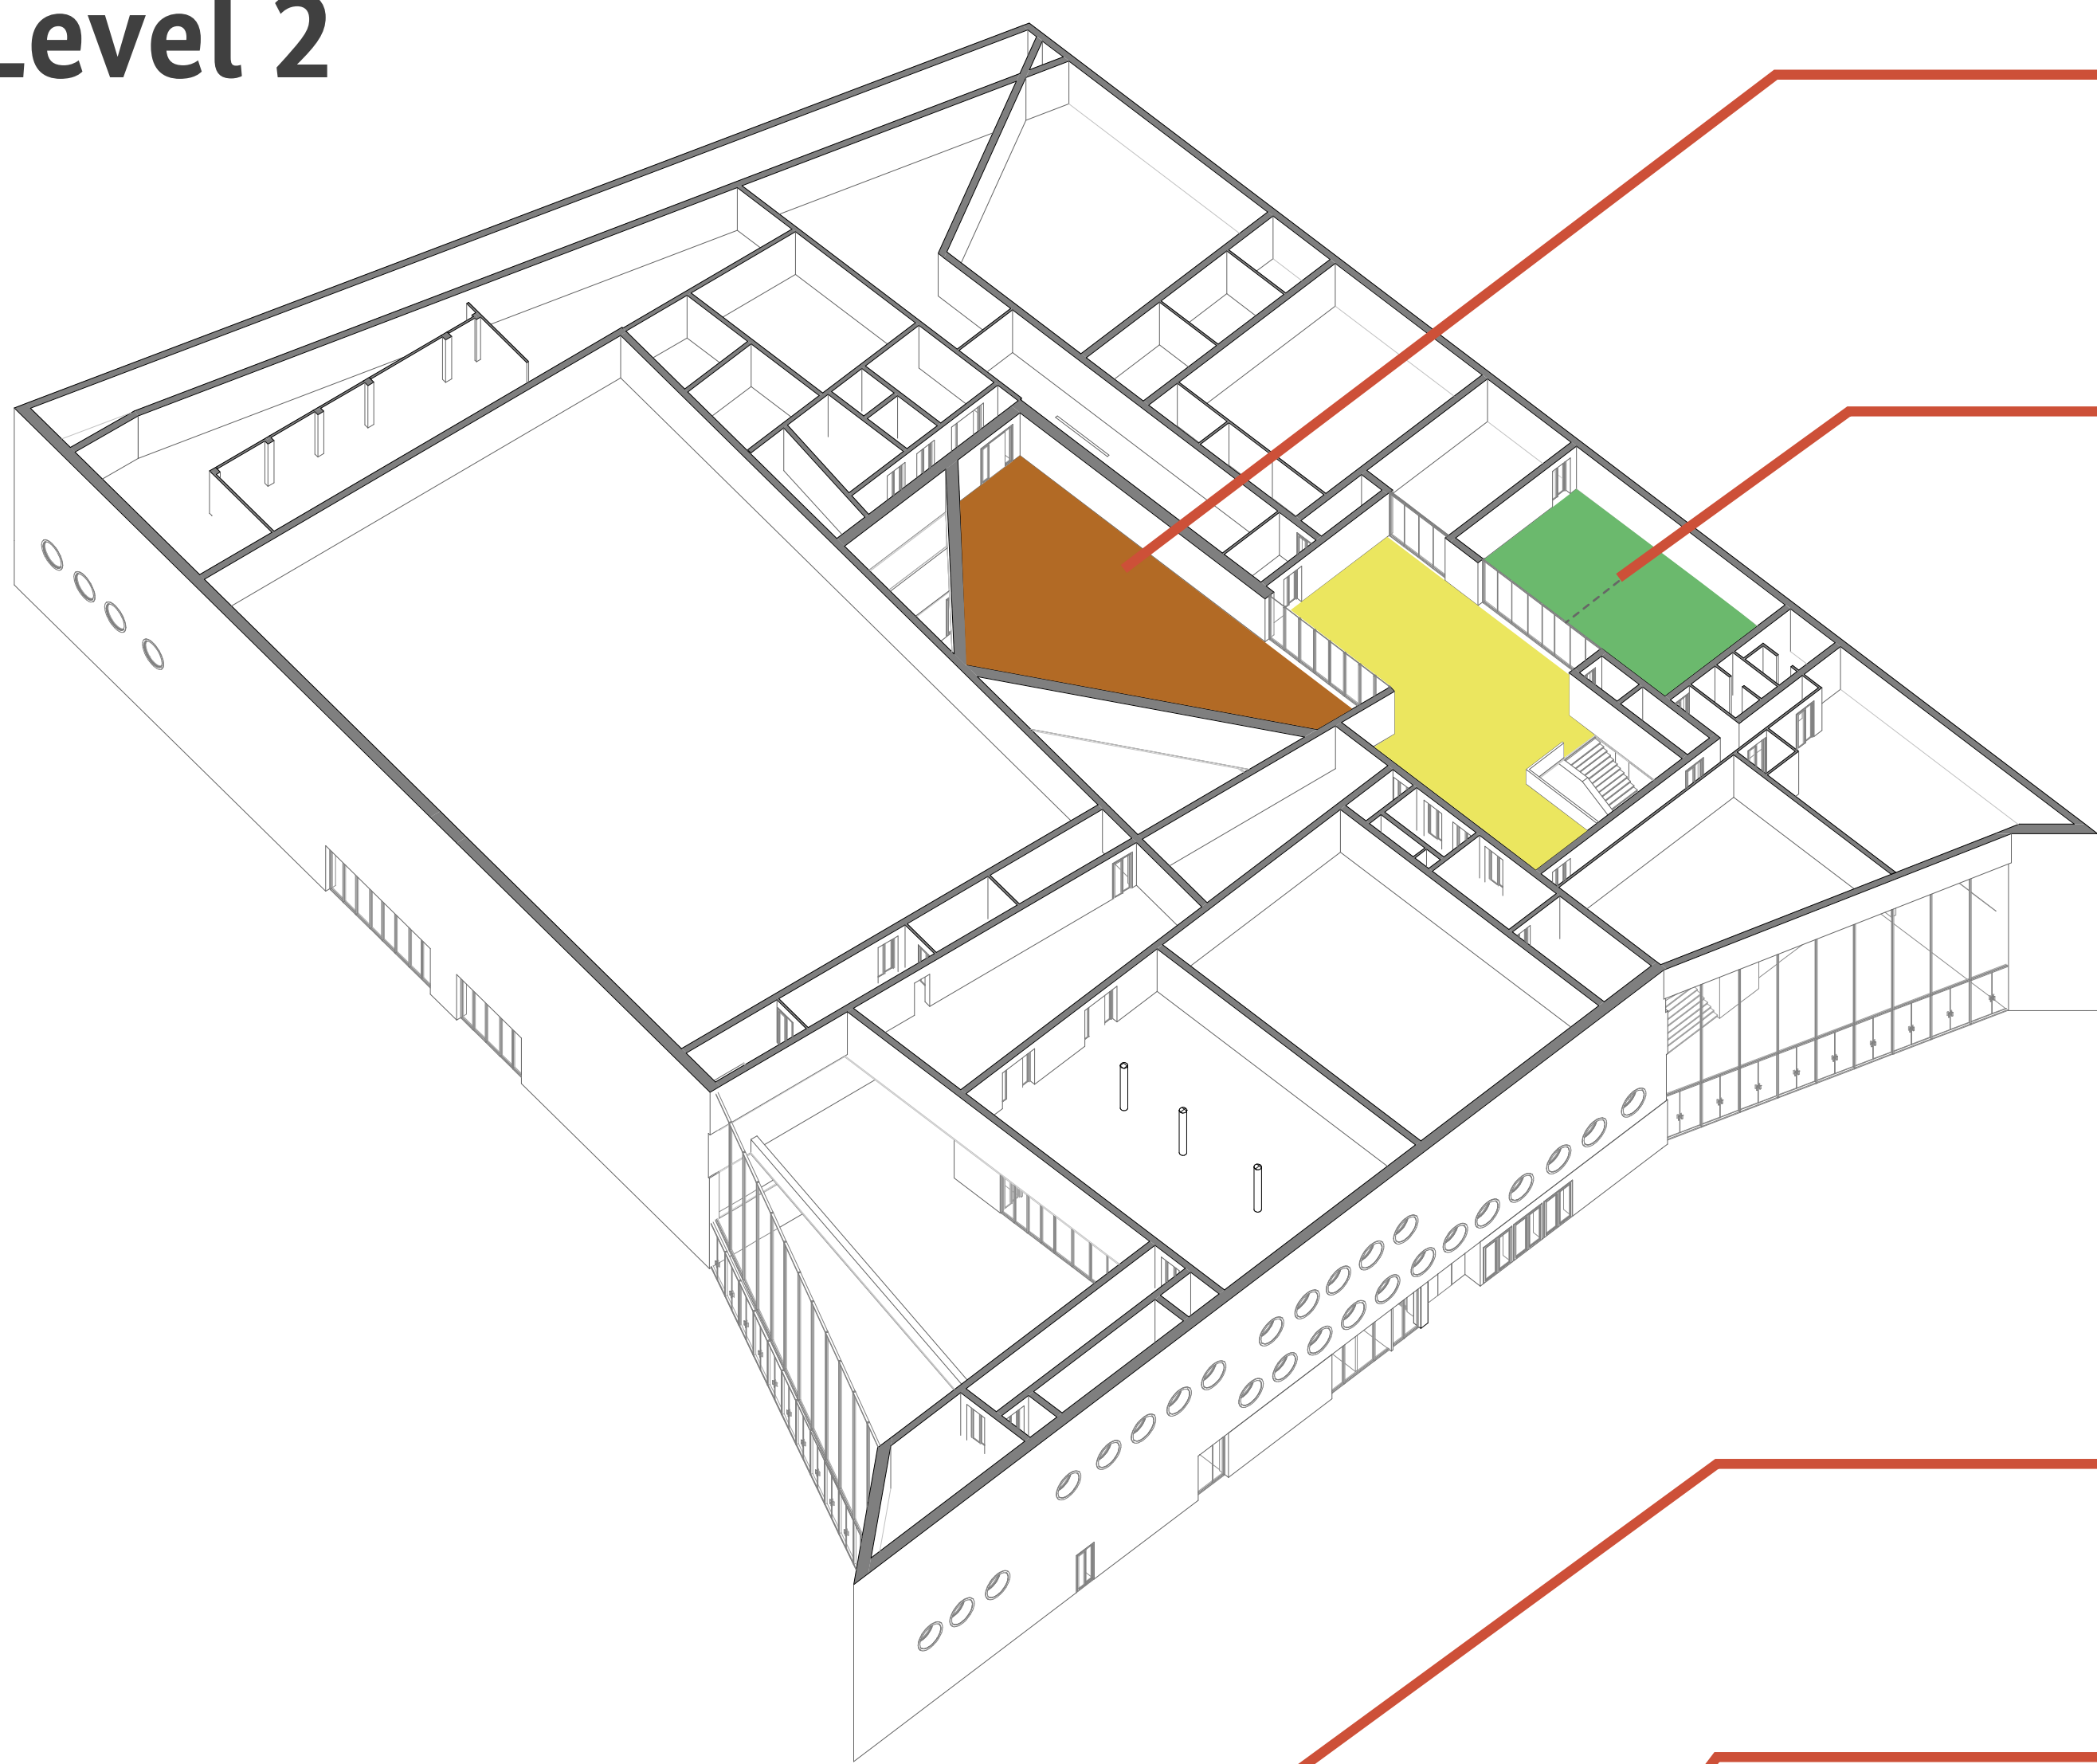

Heidelberg Congress Center (HCC)

- Side events
- Breakout areas

Level 2

Sky Forum

07 VI

Forum 4

04 10 V

Forum 2

05 13 II

Forum 3 A/B

02 12 I

Forum 1 B

03 09 I

Forum 1 A

Foyer 1

06 08 VII

Hall 2 A

01 11 VII

Hall 2 B

Foyer Hall 2

Level 1

Level 0

Congress programme

Hall 1

Foyer Hall 1

Marketplace

I III V

Entrance West

Shuttles

Check-in

IV Exit/Walk

Main entrance